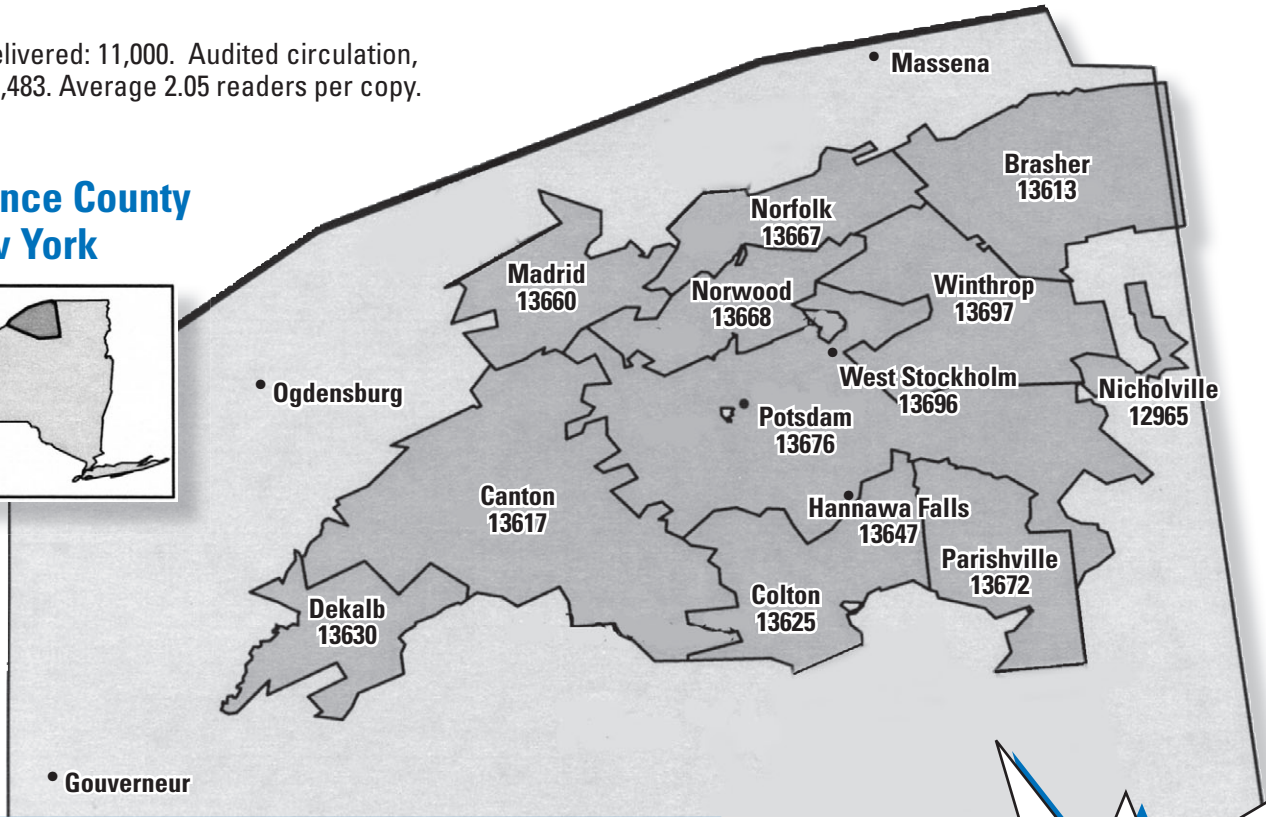

Real Advertising Value!

10,483 copies in the Greater Canton-Potsdam Area

*Total copies delivered: 11,000. Audited circulation, after returns, 10,483. Average 2.05 readers per copy.

St. Lawrence County New York

Distribution by Zip Code

Zip Code	All Papers (Bulk & Home Delivered)	Home Delivered Papers
Potsdam 13676	6,085	4,558
Norwood 13668	1,166	1,076
Hannawa Falls 13647	345	300
West Stockholm	180	130
Canton 13617	2,537	113
Colton 13625	90	
Dekalb Junction 13630	55	
Madrid 13660	85	
Norfolk 13667	72	
Parishville 13672	50	
Brasher Falls 13613	60	
Winthrop 13697	60	
Nicholville 12965	135	
Other	80	80
Total	11,000	6,257

Home Delivery in Potsdam Area

Reach 96% of all households in Potsdam, Norwood, West Stockholm and Hannawa Falls with our free home delivery! Supplemental bulk drop distribution provided in Colton, Parishville, Brasher Falls, Winthrop, Hopkinton and Norfolk.

Extensive Canton Readership

Reach shoppers from Potsdam's nearest neighbor with more copies in Canton, Dekalb Junction and Madrid than any newspaper. No need to pay for ads in two publications to saturate both communities!